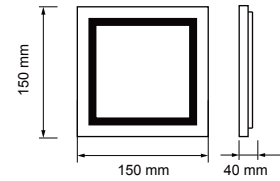

TWINLED
SERIES

SURFACE
MOUNTED

8W
VT-809 SQ

4922 3000K WarmWhite
4923 4500K DayWhite
4924 6000K White

560
LUMENS

24W
EQUIVALENT