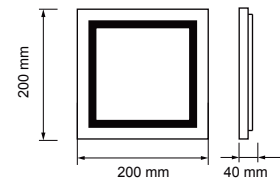

**1200**  
LUMENS

**45W**  
EQUIVALENT

**22W**  
**VT-2209 SQ**

4928 3000K WarmWhite  
4929 4500K DayWhite  
4930 6000K White

**1800**  
LUMENS

**66W**  
EQUIVALENT

Model No.	VT-809 SQ	VT-1509 SQ	VT-2209 SQ
Watts	8W	15W	22W
EQ. Watts	24W	45W	66W
Voltage/Frequency	AC:100-240V,50/60Hz	AC:100-240V,50/60Hz	AC:100-240V,50/60Hz
Luminous Flux	560lm	1200lm	1800lm
LED Type	SMD	SMD	SMD
CRI	>80	>80	>80
PF	>0.9	>0.9	>0.9
Beam Angle	120'D	120'D	120'D
Body Type	PKW	PKW	PKW
Shape	Square	Square	Square
Dimension	150 x 150 x 40mm	200 x 200 x 40mm	240 x 240 x 40mm