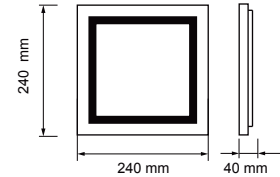

**1200**  
LUMENS

**45W**  
EQUIVALENT

**22W**  
**VT-2209 SQ**

4928 3000K WarmWhite  
4929 4500K DayWhite  
4930 6000K White

**1800**  
LUMENS

**66W**  
EQUIVALENT

Model No.	VT-809 SQ	VT-1509 SQ	VT-2209 SQ
Watts	8W	15W	22W
EQ. Watts	24W	45W	66W
Voltage/Frequency	AC:100-240V,50/60Hz	AC:100-240V,50/60Hz	AC:100-240V,50/60Hz
Luminous Flux	560lm	1200lm	1800lm
LED Type	SMD	SMD	SMD
CRI	>80	>80	>80
PF	>0.9	>0.9	>0.9
Beam Angle	120'D	120'D	120'D
Body Type	PKW	PKW	PKW
Shape	Square	Square	Square
Dimension	150 x 150 x 40mm	200 x 200 x 40mm	240 x 240 x 40mm