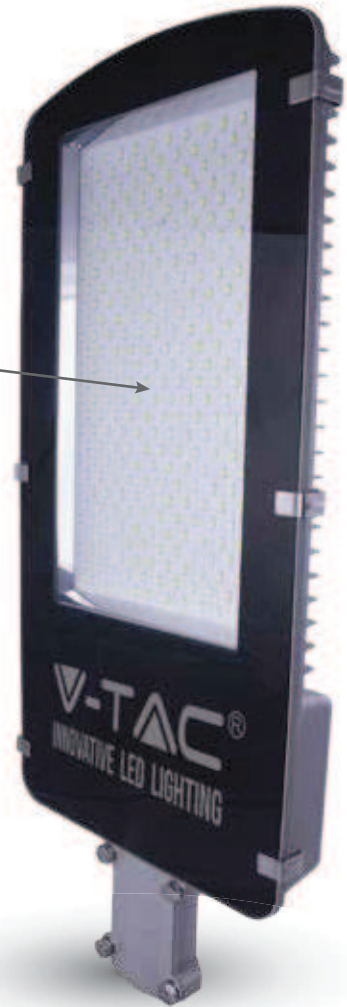

120⁺⁺ LM/W
HIGH LUMENS

100W
VT-15104 ST

N/A 3000K Warmwhite
 N/A 4500K Daywhite
 5468 6000K White

Model No.	VT-15104 ST
Watts	100W
EQ. Watts	600W
Voltage/Frequency	AC:85-265V,50/60Hz
Luminous Flux	12000lm
LED Type	SMD
CRI	>75
PF	>0.95
Beam Angle	100°D
Color of Fixture	Black
Body Type	Die Cast Aluminum
IP Rating	IP65
Dimension	297 x 703 x 70mm
PoleSize	Ø60mm